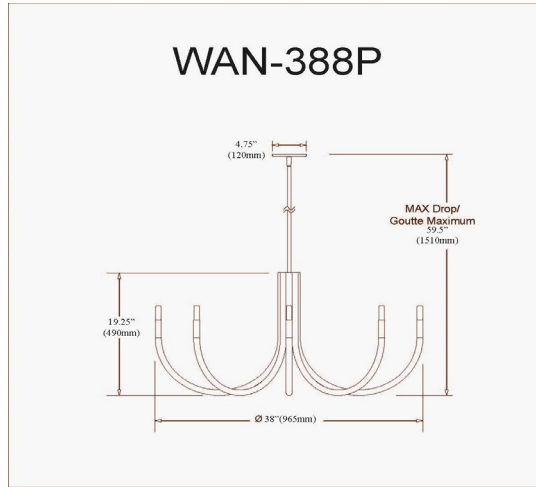

WAN-388C-SW - Wand 8LT Chandelier, SW

8 Light Incandescent Chandelier Sand White

Height	19.25"
Width/Length	38"
Depth	38"
Weight	9 lbs
Body Material	Metal
Finish/Color	Sandy White
Type of Finish	Painted
Light Qty	8
Light Base	E12
Light Max Watt	60
Light Inc	No

Dimmable	Dimmable
LED Compatible	LED Compatible
Total Wattage	480W

Rated For	Damp Location
Voltage	120V
Approval	cUL or equivalent
Warranty	1 Year Limited
Install Position	Ceiling
Extension Length	39 (8+11+20)