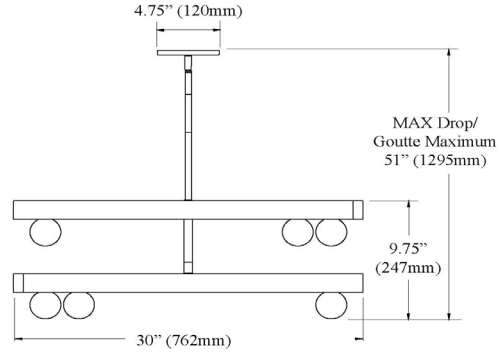

RAL-306C-MB - Raleigh 6LT Chandelier, MB w/ Frosted Glass

6 Light Matte Black Chandelier w/ Frosted Glass

RAL-306C

Height	9.75"
Width/Length	30"
Depth	30"
Weight	8 lbs

Body Material	Metal
Finish/Color	Matte Black
Type of Finish	Painted

Light Qty	6
Light Base	G9
Light Max Watt	25
Light Inc	No

Dimmable	Dimmable
LED Compatible	LED Compatible
Total Wattage	150W

Second Material	Glass
Second Finish/Color	White
Second Type of Finish	Frosted

Rated For	Damp Location
Voltage	120V

Approval	cUL or equivalent
Warranty	1 Year Limited
Install Position	Ceiling

Extension Length 39 (8+11+20)

Date:	Notes:
Fixture Type:	
Job Name:	

Lighting | LED | Shades | Custom Designs

www.dainolite.com | 1-888-564-1262 | dainolite@dainolite.com