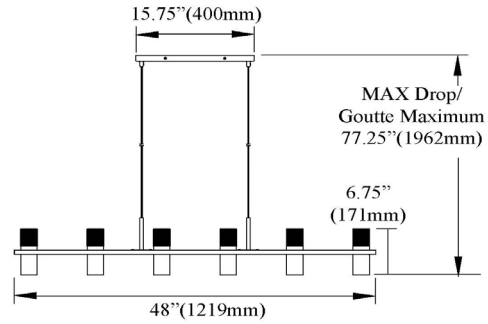

CRL-4812HC-MB - Cerelia 12LT Hori Chandelier, MB

12 Light Horizontal Chandelier in Matte Black

CRL-4812HC

Height	6.75"
Width/Length	48"
Depth	2.25"
Weight	15 lbs

Body Material	Metal
Finish/Color	Matte Black
Type of Finish	Painted

Light Qty	12
Light Base	GU10
Light Max Watt	50W
Light Inc	No

Dimmable	Dimmable
LED Compatible	LED Compatible
Total Wattage	600W

Rated For	Damp
Voltage	120V

Approval	cUL or equivalent
Warranty	1 Year Limited
Install Position	Ceiling